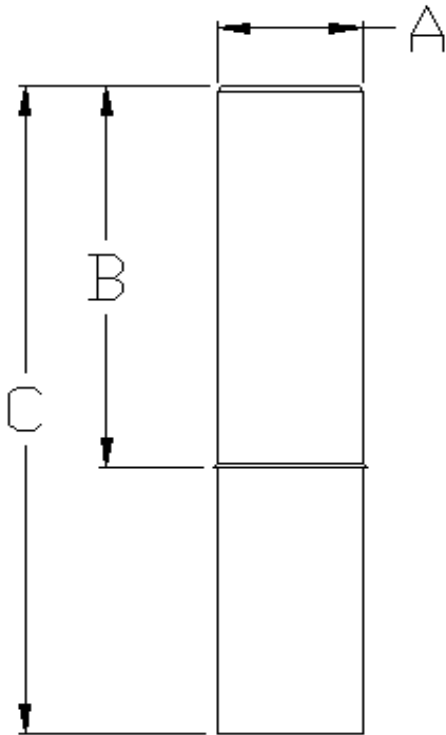

WELD ON ID BARB TRANSITION

SIZE	A	B	C
2"	2.375	9.375	13.875
4"	4.5	12	17
6"	6.625	16	23
8"	8.625	18	25.5
10"	10.75	20	27.5
12"	12.75	22	31
14"	14	24	33
16"	16	24	33
18"	18	24	34
20"	20	24	34