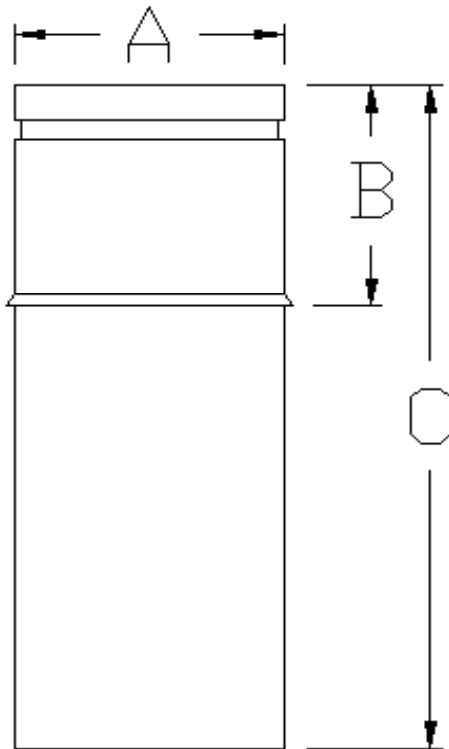

### VIC GROOVE TRANSITION

SIZE	A	B	C
2"	2.375	3	8
3"	3.5	4	8
4"	4.5	4	8
6"	6.625	5	12
8"	8.625	7	14.5
10"	10.75	8	15.5
12"	12.75	9	18